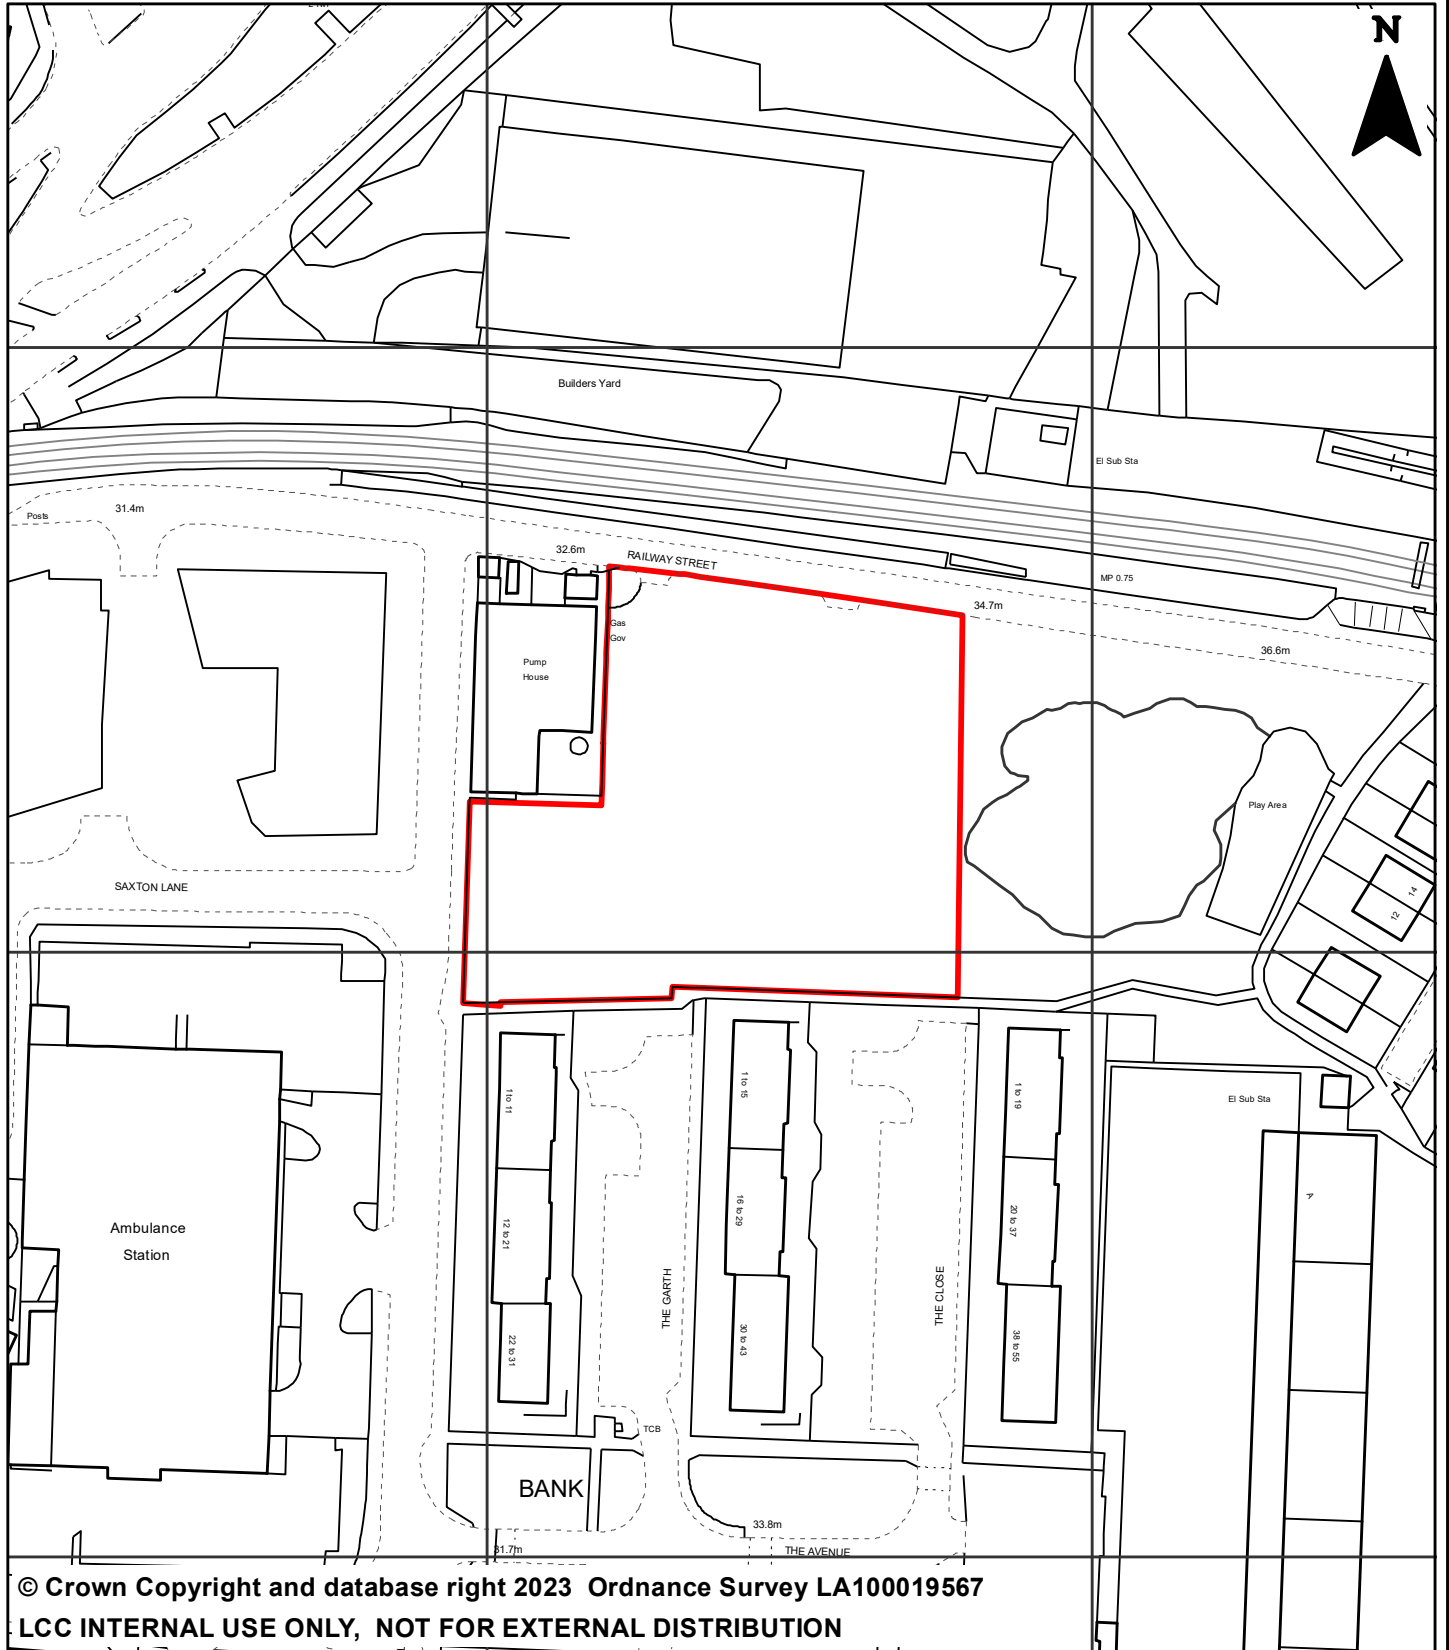

**APPENDIX 1
SITE LOCATION PLAN: LEONORA HOUSE
RAILWAY STREET
LEEDS, LS9**

© Crown Copyright and database right 2023 Ordnance Survey LA100019567
LCC INTERNAL USE ONLY, NOT FOR EXTERNAL DISTRIBUTION

You are not permitted to copy, sub-licence, distribute or sell any of this data to third parties in any form.
Produced by Land Records, City Development, Leeds City Council

PREP BY	A HUSSAIN
DATE SAVED:	12/03/2024
OS No:	SE3133
SCALE	1:1,250
PLAN No	19500/A